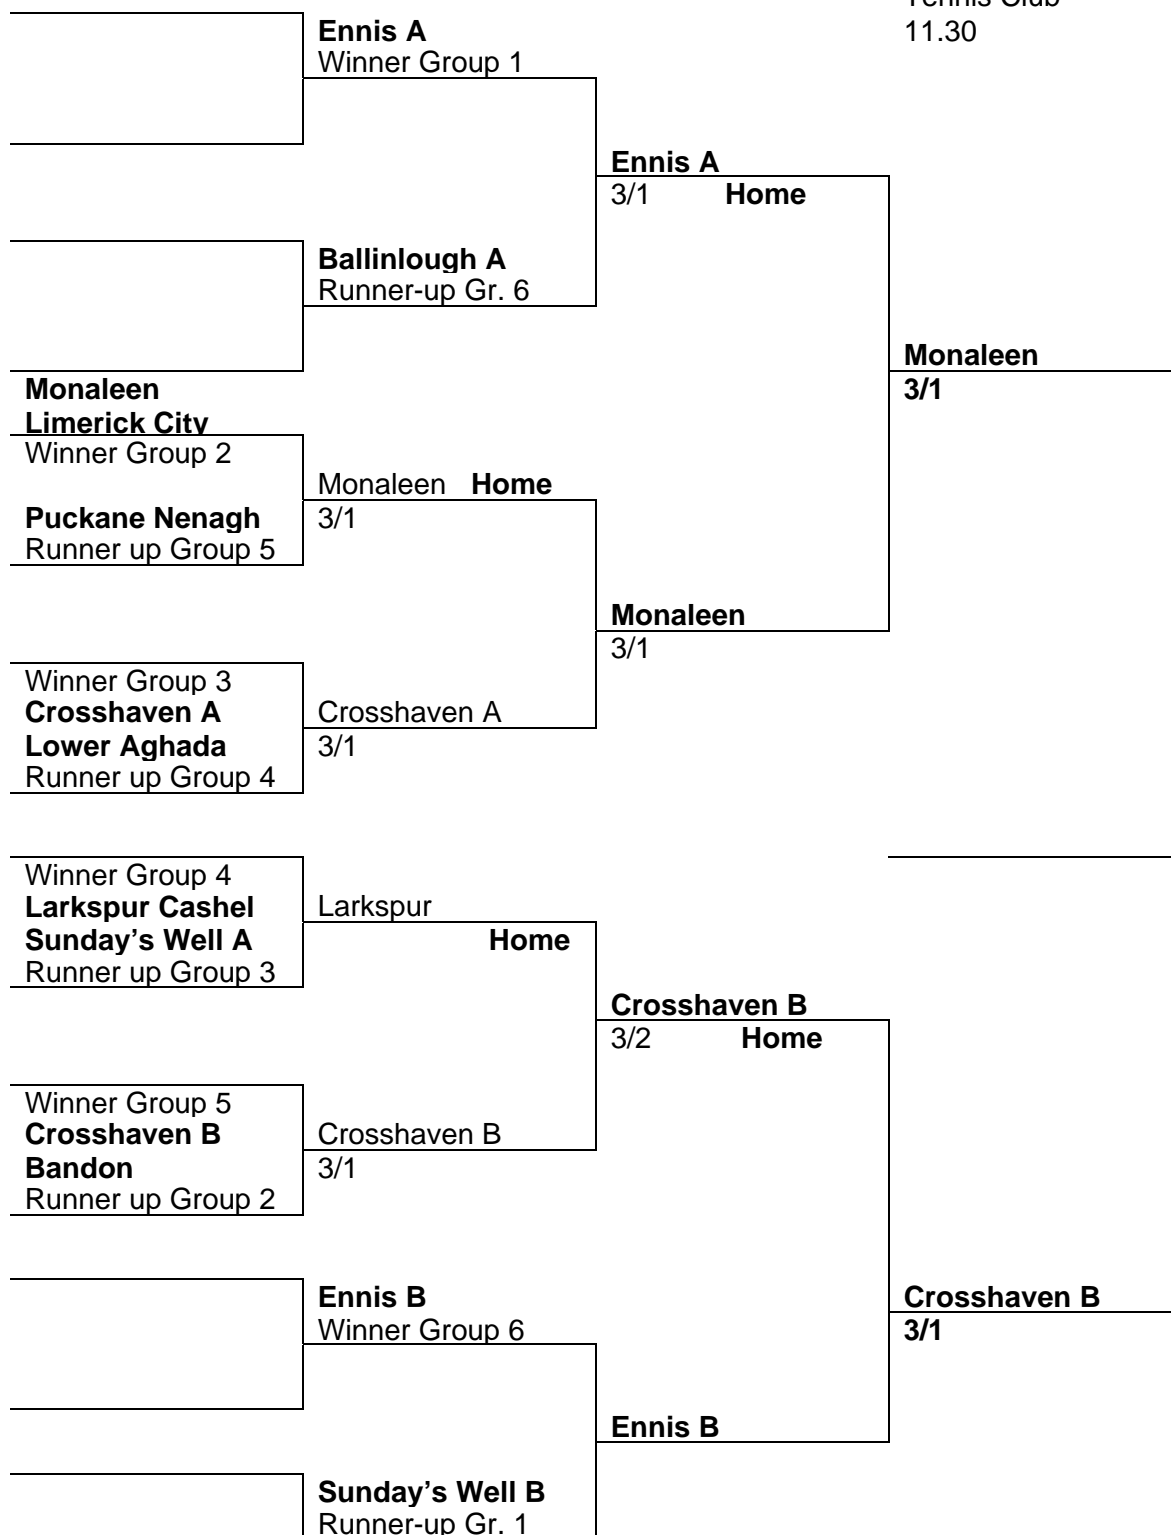

WINTER LEAGUE 2009/2010

KNOCKOUT SECTION

GRADE 6 Mixed

SPONSORED BY CORUS STEEL SERVICE CENTRE TIVOLI CORK

RESULT SHEETS TO BE RETURNED WITHIN 24 HOURS

To be played

By 28th Feb. '10

By 14th March '10

By 21st March '10

FINAL

28th March 2010

Sunday's Well

Tennis Club

11.30

WINTER LEAGUE 2009/2010

KNOCKOUT SECTION